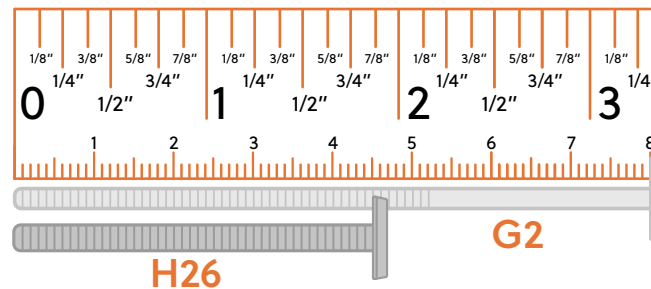

Assembly instructions for:

Under Bed Storage with Side Rail

Part # 115606 (12/09/22)

Life doesn't come with instructions, but this does

HARDWARE

This bag contains small parts that present a choking hazard for children under 3 years of age. These parts are for adult assembly only and should be permanently affixed to the furniture. Any unused parts should be discarded properly.