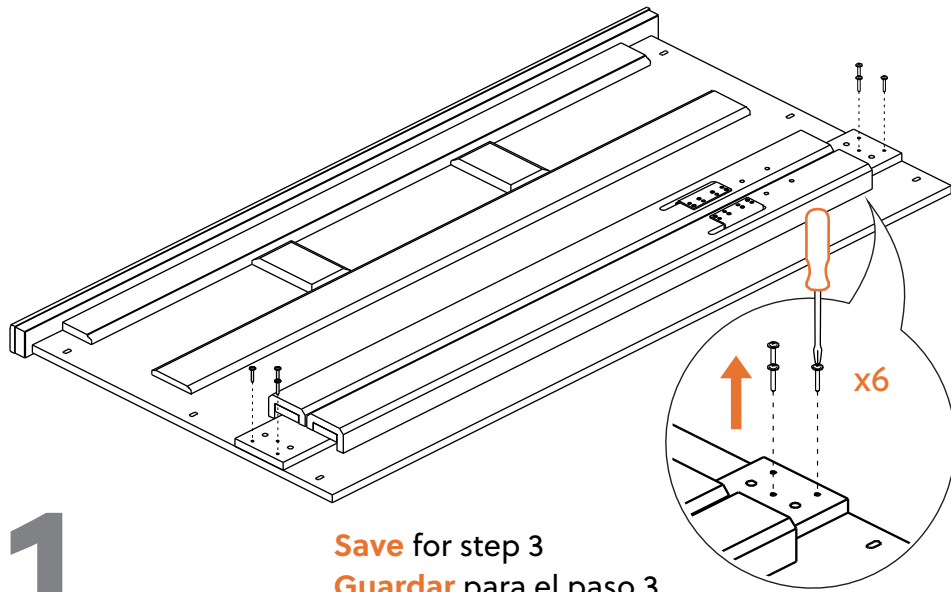

1

Save for step 3
Guardar para el paso 3
Enregistrer pour l'étape 3
Bewaar voor stap 3