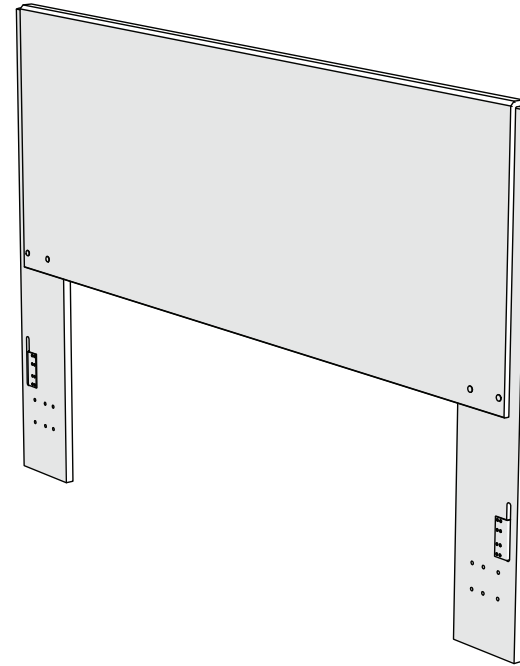

Assembly instructions for:

Panel Headboard

Part # 10514801 (01/23/23)

Life doesn't come with
instructions, but this does

HARDWARE

G27x4

H26x4

H24

BUST OUT

REQUIRED TOOL

This bag contains small parts that present a choking hazard for children under 3 years of age. These parts are for adult assembly only and should be permanently affixed to the furniture. Any unused parts should be discarded properly.

Esta bolsa contiene piezas pequeñas que presentan un peligro de asfixia, para niños menores de 3 años. Estas piezas son para adultos, montaje solamente y debe fijarse permanentemente a la muebles. Las piezas no utilizadas deben desecharse correctamente.