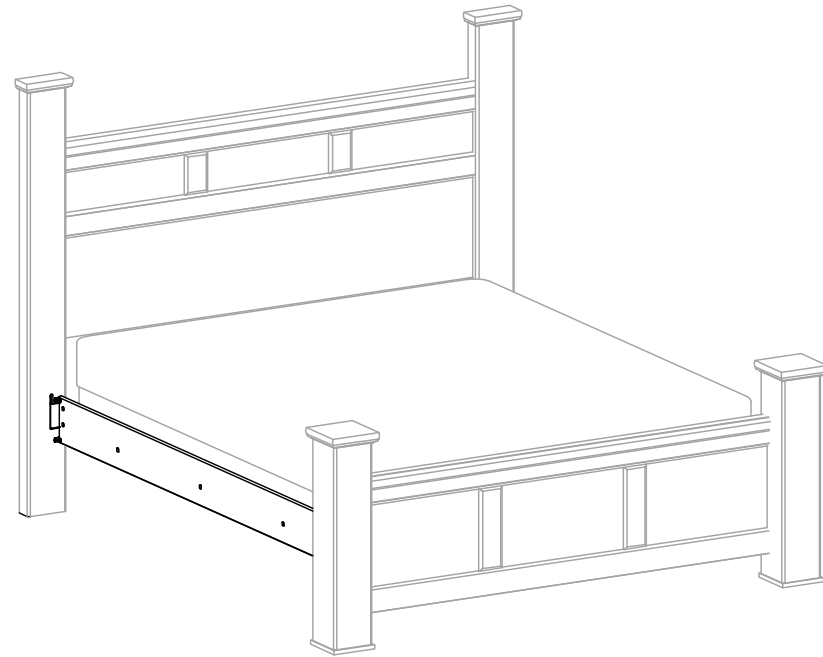

Assembly instructions for: Bed Rails

Part # 142789 (04/24/23)

Life doesn't come with
instructions, but this does

HARDWARE

BUST OUT

This bag contains small parts that present a choking hazard for children under 3 years of age. These parts are for adult assembly only and should be permanently affixed to the furniture. Any unused parts should be discarded properly.

Esta bolsa contiene piezas pequeñas que presentan un peligro de asfixia, para niños menores de 3 años. Estas piezas son para adultos, montaje solamente y debe fijarse permanentemente a la muebles. Las piezas no utilizadas deben desecharse correctamente.