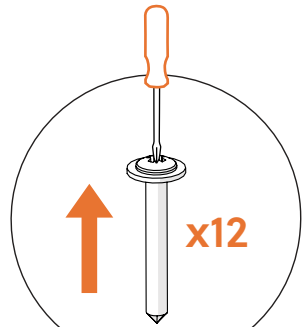

Save for step 2
Guardar para el paso 2
Enregistrer pour l'étape 2
Bewaar voor stap 2

1