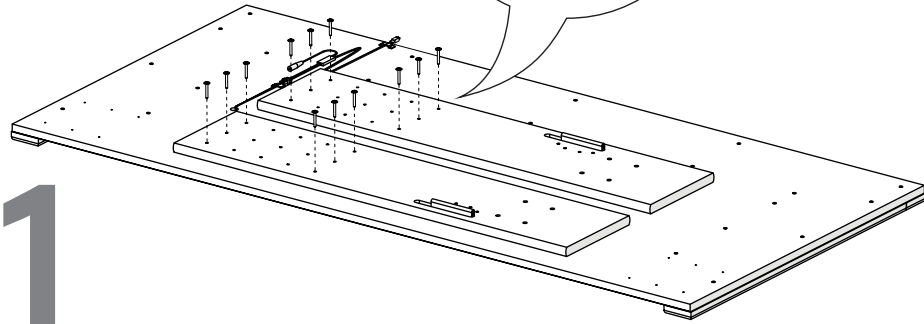

Save for step 2
Guardar para el paso 2
Enregistrer pour l'étape 2
Bewaar voor stap 2

1